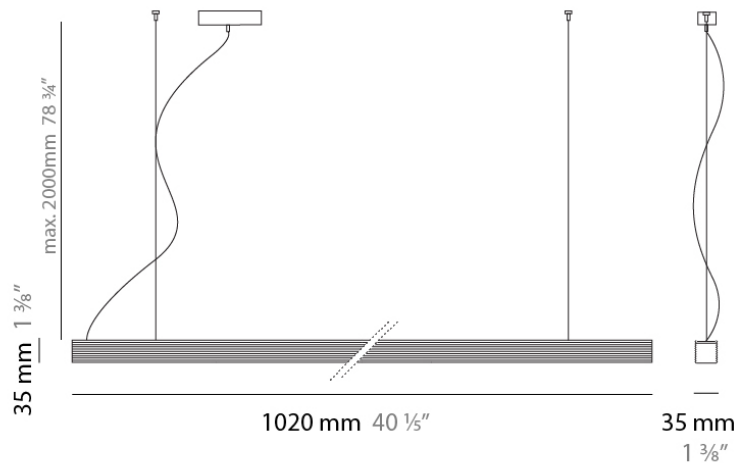

PROJECT	
TYPE	
NOTES	
QUANTITY	
DATE	

VENTITRENTATRE SUSPENSION

D81403

GENERAL

Series: Ventitrentatre
Brand: Panzeri
Division: Design
Mounting Type: Suspension
Mounting Location: Ceiling
Subcategory: Profile

PHYSICAL

Length (mm): 1020
Length (in): 40 ³/₁₆
Width (mm): 35
Width (in): 1 ³/₈
Height (mm): 35
Height (in): 1 ³/₈
Max. Overall Height (mm): 2035
Max. Overall Height (in): 80 ¹/₈
Light Distribution: Direct
Weight (kg): 2
Weight (lbs): 4.4

ELECTRICAL

Lamp Type: LED
Driver Type: External (Canopy) 25W/ 24V (Dimming and 277V options available with remote driver upon request)
Input Voltage (V): 120
Constant Voltage (V): 24

LED

Color Temperature (°K): 3000
Max. Delivered Lumen (lm): 343.68
Nominal Lumen (lm): 1920

OPTICAL

RATINGS AND CERTIFICATIONS

Certified By: CSA Certified to UL and CSA Standards
IP rating: IP40