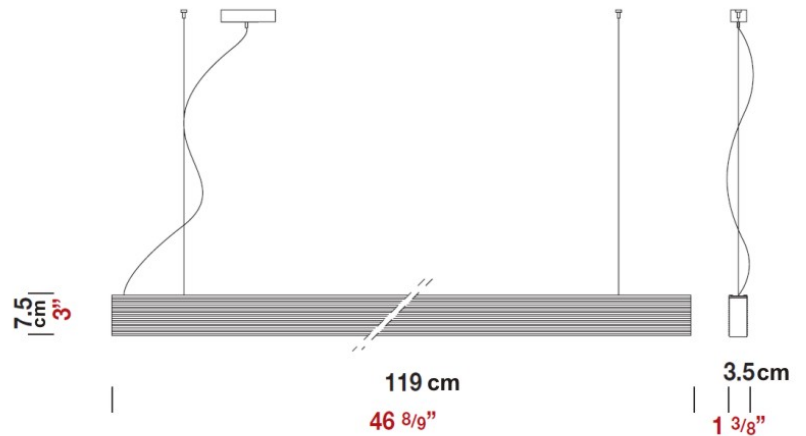

PROJECT	
TYPE	
NOTES	
QUANTITY	
DATE	

VENTITRENTATRE SUSPENSION

D81405

GENERAL

Series: Ventitrentatre
Brand: Panzeri
Division: Design
Mounting Type: Suspension
Mounting Location: Ceiling

PHYSICAL

Length (mm): 1190
Length (in): 46.875
Width (mm): 35
Width (in): 1.375
Height (mm): 75
Height (in): 3
Max. Overall Height (mm): 1651
Max. Overall Height (in): 65
Weight (kg): 1.23
Weight (lbs): 2.7
Diffuser: White Blown Glass
Fixture Material: Extruded Aluminum

ELECTRICAL

Number of Lamps: 1
Lamp Type: Fluorescent
Bulb Included: Bulb Not Included
Total Output Wattage (W): 54
Max. Wattage Per Lamp (W): 54
Lamp Base: G5
Input Voltage (V): 120

LED

OPTICAL

RATINGS AND CERTIFICATIONS

Certified By: CSA Certified to UL and CSA Standards
IP rating: IP40